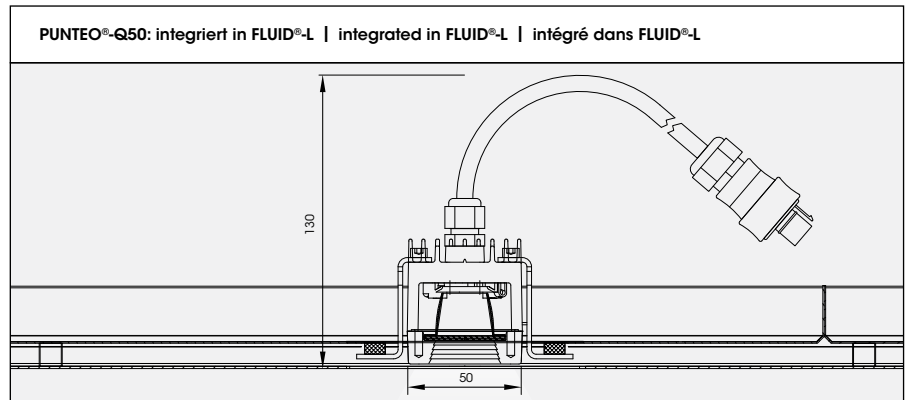

The wide-beam LED downlight PUNTEO®-Q50 displays a discreet light. The compact shape in black design can be harmoniously integrated into the organic metal ceiling FLUID®-L.

Doté d'un faisceau concentré et large, le downlight à LED PUNTEO®-Q50 offre une lumière discrète. La forme noire compacte s'intègre harmonieusement dans le plafond organique en métal FLUID®-L.